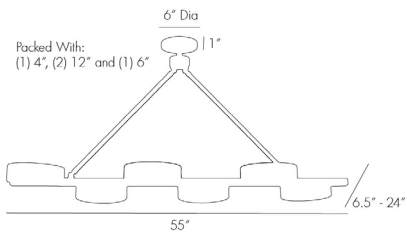

ARTERIOS

LINUS LINEAR CHANDELIER

89443

H: 27.5 IN, W: 55 IN, D: 24 IN

Antique Brass, Bronze, Frosted Glass

Contract Suitable As Is

Minimalist, modern and oh so cool. The six-light Linus Chandelier's muted antique brass finish is perfectly complemented by its bronze details. The frosted glass diffusers serve dual functions, creating softer light below and adding additional light to the chandelier's frame, spotlighting its bold bronze finish. Additional pipe available (PIPE-101). Damp-rated, although limited covered outdoor conditions may affect finish.

APPEARANCE

Material	Glass, Steel
Material Type	Plated
Finish	Bronze, Frosted
Top Coat/Sealant	true

DIMENSIONS

Shade	Top: 8.50 IN, Dia: 8.50 IN, Side: 2.25 IN
Diffuser	Dia: 8.00 IN
Minimum Hanging Height	27.5 IN
Maximum Hanging Height	64.5 IN
Canopy	H: 1 IN, Dia: 6.00 IN

WIRING

Rating	Damp
Cord	10 FT, Black, SVT
Socket	6, Type B--E12 Other
Maximum Watt	40
Voltage	110-120 V

CERTIFICATIONS

Cerifications	Mexico United States, Canada
---------------	---------------------------------

COMPLIANCY

UL/ETL	Yes
RoHS	true

SHIPPING

Product Weight	6.3 LBS
Gross Weight 1	28.5 LBS
Shipping Box 1	H: 8 IN, L: 59 IN, W: 29 IN

ADDITIONAL INFO

Features	Assembly Required
----------	-------------------

REPLACEMENT PARTS